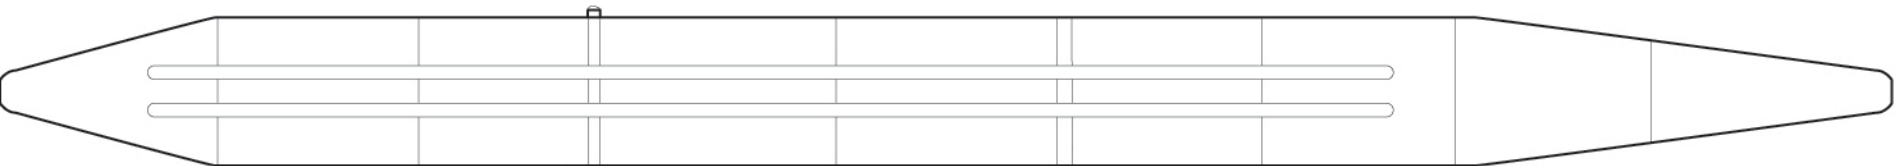

TOP VIEW

PORT SIDE

CROSS TUBE SHAPE

UNDERSIDE

1:35 scale