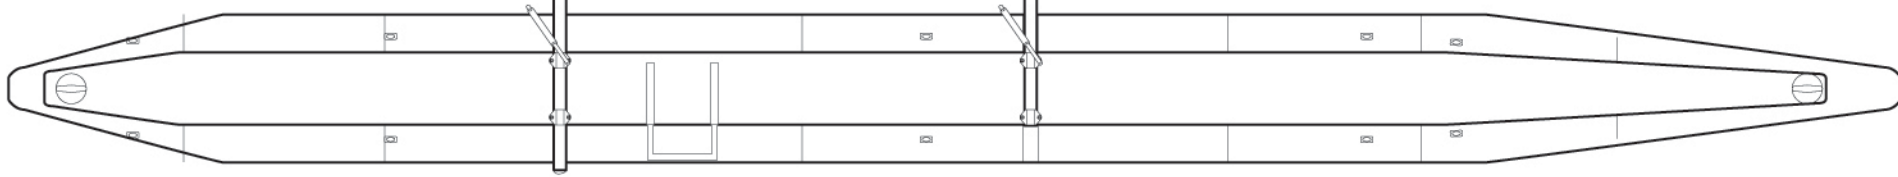

TOP VIEW

PORT SIDE

CROSS TUBE SHAPE

UNDERSIDE

1:35 scale